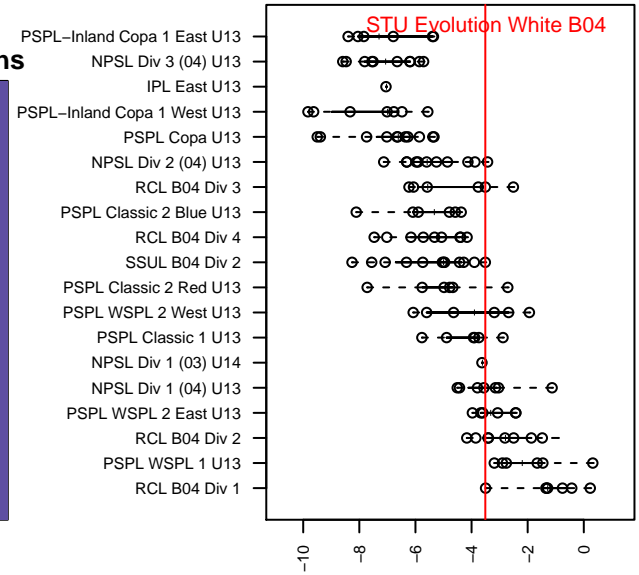

# STU Evolution White B04

Evolution FC  
 Tacoma, WA  
 B04 total strength=940  
 attack=2.33 defense=1.13  
 fall league = SSUL B04 Div 2  
 spr league = Spr NPSL (04) Div 1 U13

alt names used:  
 STU Evolution B04 White  
 STU Evolution B04 White  
 STU Evolution B04 White

Venues played:  
 2016 SSUL B04 Division 2  
 2016 Founders Cup B04 Div A  
 2016 Spr NPSL (04) Division 1 U13

**STU Evolution White B04**  
 Dots are actual minus expected GF (blue circles) and GA (red triangles).  
 Blue line is smoothed change in attack strength. Red is smoothed change in defense strength.

**attack and defense variance (black dot)  
relative to other teams  
and top 10 in region**

**attack and defense rating  
relative to others at age  
and all opponents in last 13 months**

**Performance relative to 13 month average**